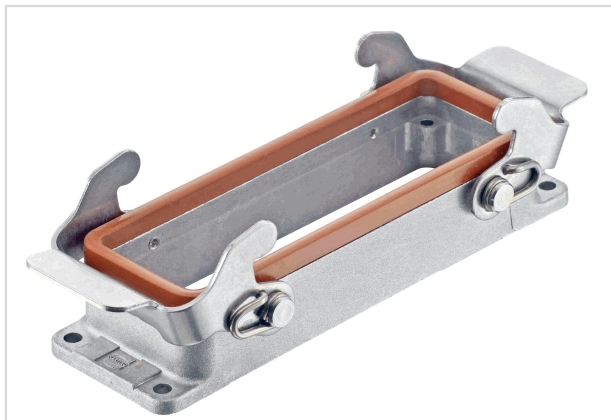

Han High Temp 24B Base Panel 2 levers

Image is for illustration purposes only. Please refer to product description.

Part number	09 62 824 0391
Specification	Han High Temp 24B Base Panel 2 levers
HARTING eCatalogue	https://b2b.harting.com/09628240391

Identification

Category	Hoods/Housings
Series of hoods/housings	Han® High Temp
Type of hood/housing	Bulkhead mounted housing
Type	Low construction

Version

Size	24 B
Locking type	Double locking lever

Technical characteristics

Limiting temperature	-40 ... +200 °C With Han® High Temp components
Note on the limiting temperature	For use as a connector according to IEC 61984.
Degree of protection acc. to IEC 60529	IP65

Material properties

Material (hood/housing)	Aluminium die-cast
Surface (hood/housing)	Uncoated
Colour (hood/housing)	Unpainted
Material (seal)	FPM
Colour (seal)	Red
Material (locking)	Stainless steel
RoHS	compliant
ELV status	compliant